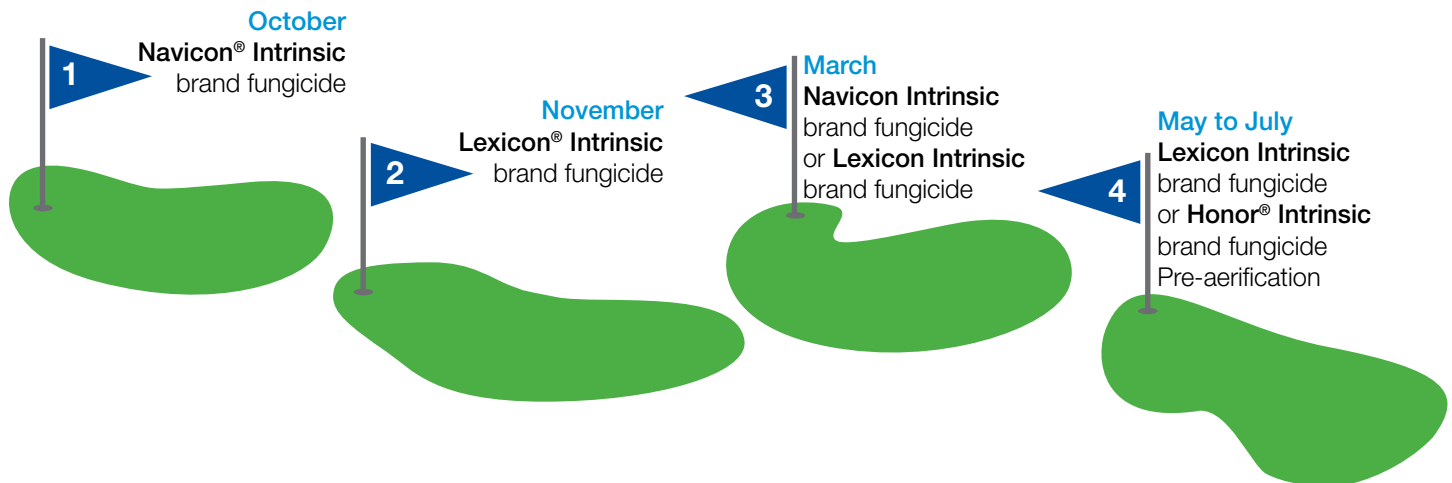

BASF Intrinsic Holiday Spray Program Warm-Season Turf Guide

The BASF Holiday Spray Program is an easy-to-follow agronomic program designed to help your course thrive under the toughest conditions. Apply **Intrinsic®** brand fungicides throughout the year to protect your warm-season greens, fairways and tees from heavy disease pressure and winter stressors like reduced sunlight and cooler temperatures.

GREENS

FAIRWAYS

October
Aramax™ Intrinsic brand fungicide
or **Navicon Intrinsic** brand fungicide

March
Aramax Intrinsic brand fungicide

May to July
Honor Intrinsic brand fungicide
Pre-aerification

To learn more about the BASF Intrinsic Holiday Spray Program, contact your BASF representative or visit betterturf.basf.us/holidayspray.

Always read and follow label directions.

Aramax is a trademark of BASF; Honor, Intrinsic, Lexicon and Navicon are registered trademarks of BASF.
©2024 BASF Corporation. All rights reserved.
PSS 24-30-513